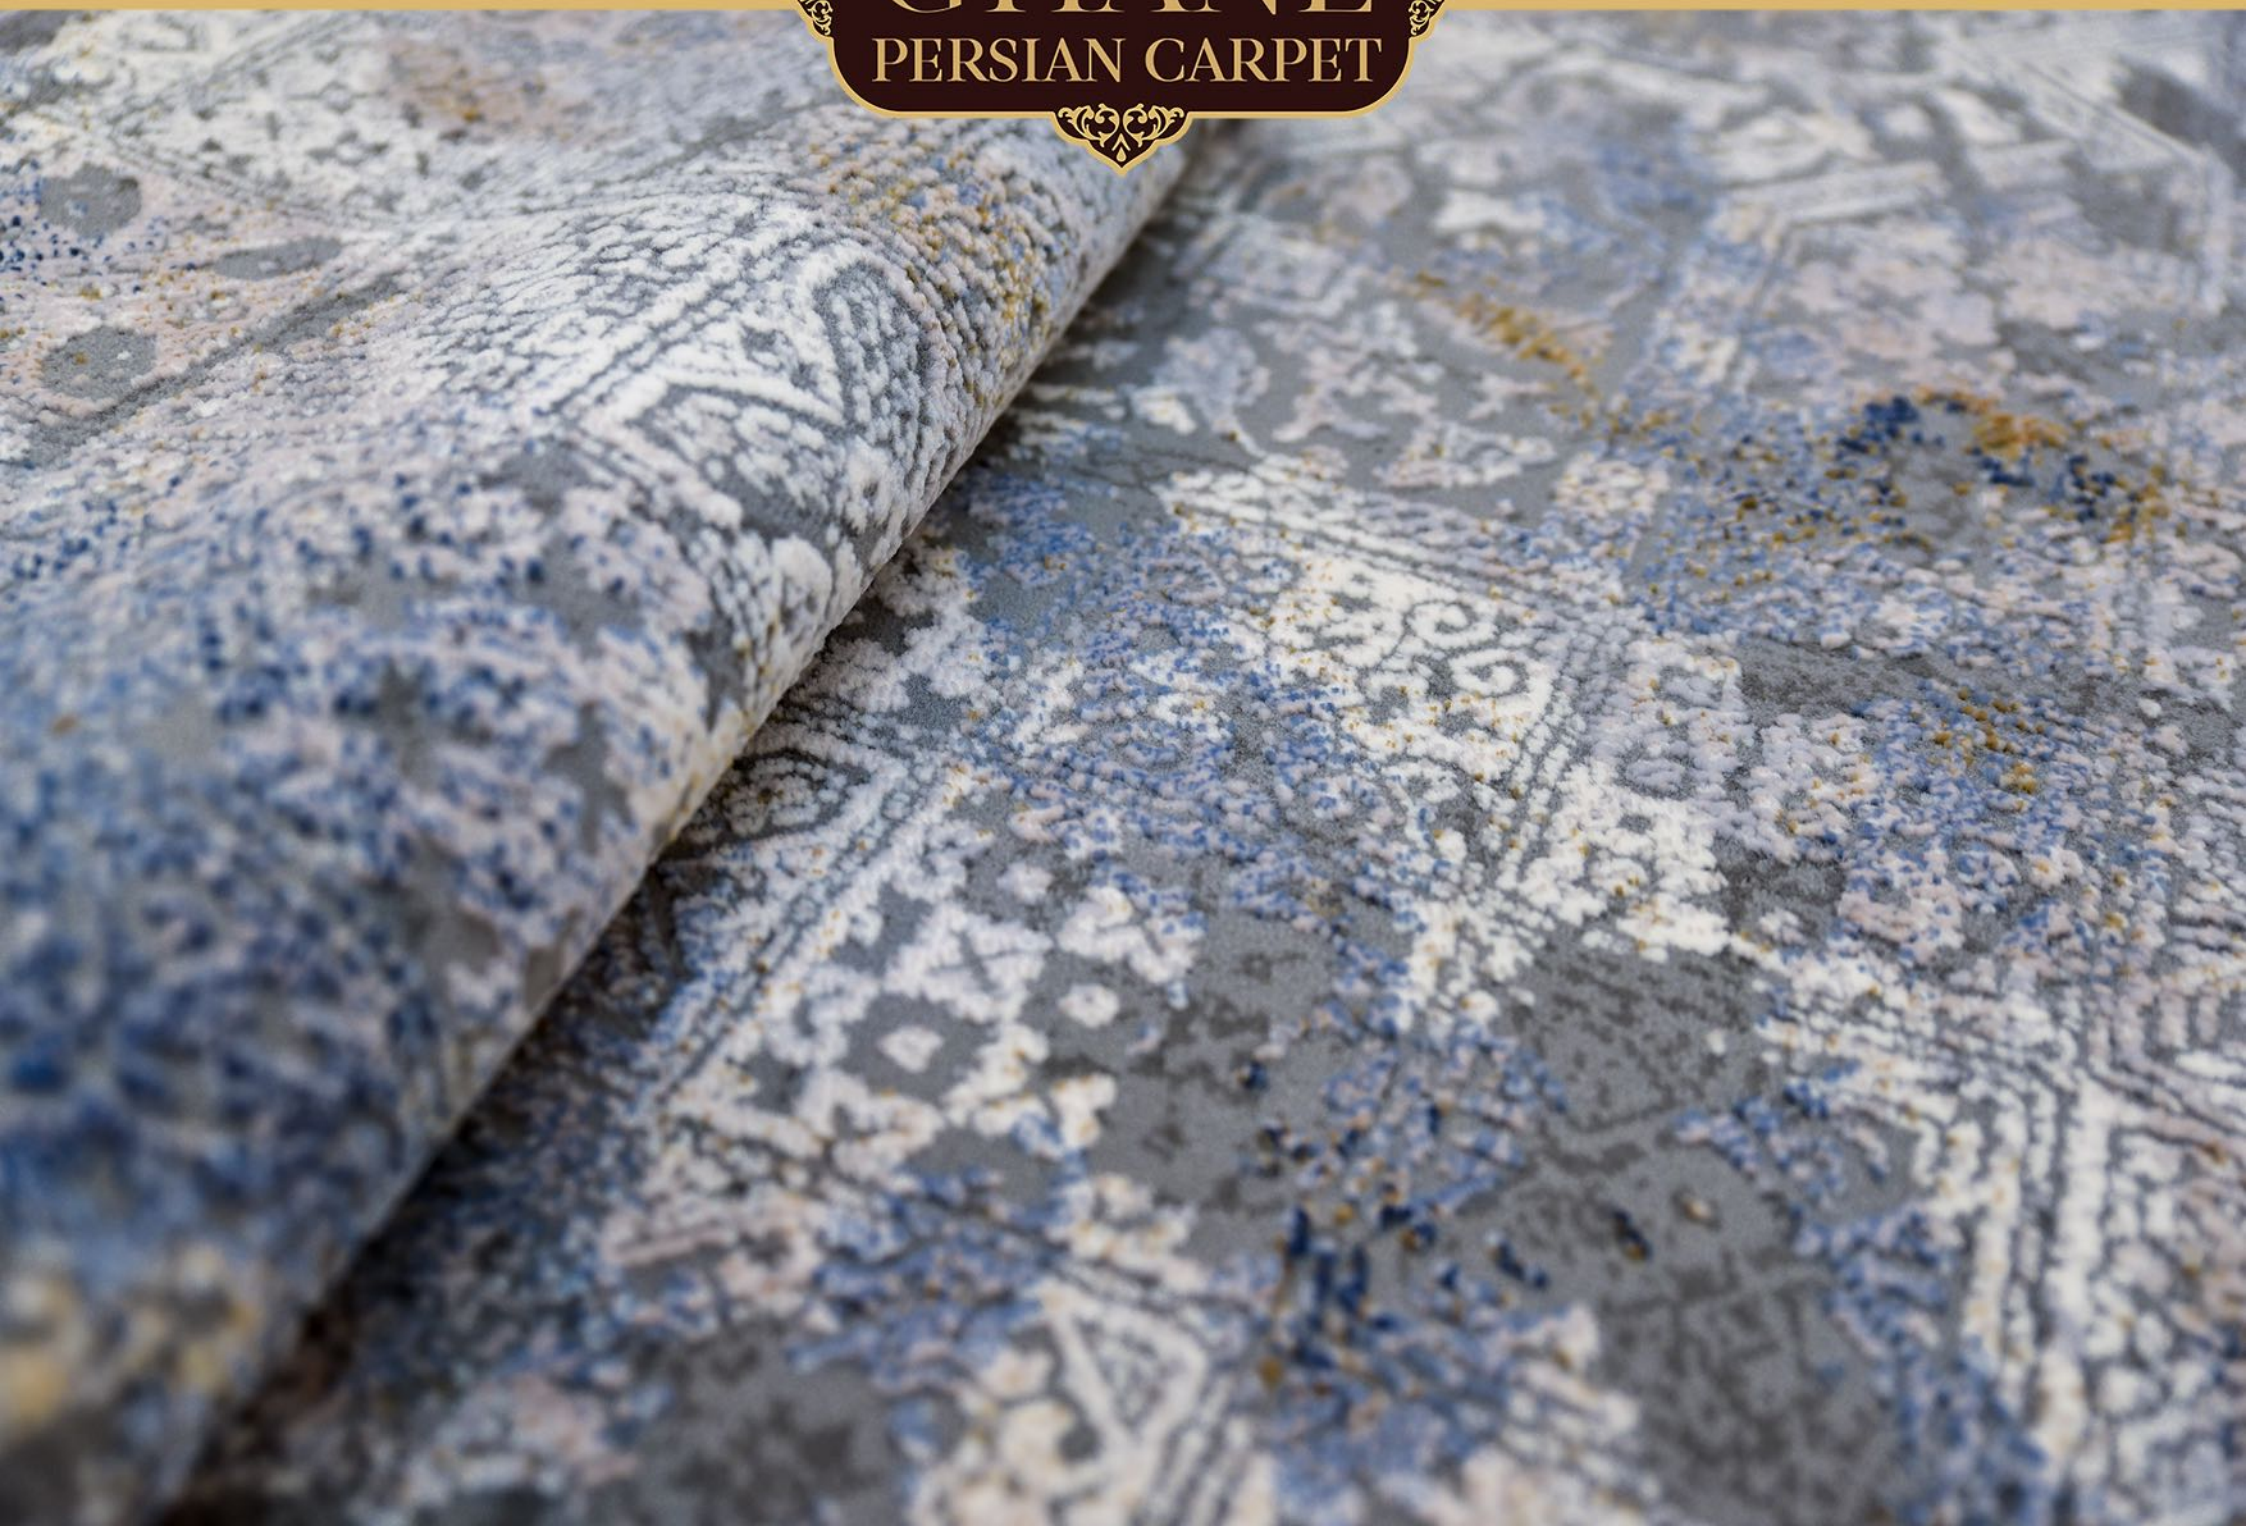

□ Standard Size: 3*4 / 2.5*3.5 / 2*2.90 / 1.5*2.20 / 1.2*1.8 / 1*1.5 / 50*80

○ Round Size: 1*1 / 1.5*1.5 / 2*2 / 2.5*2.5 / 3*3

□ Runners Size: 0.90*2 / 0.90*3

G⁺Palladium Collection-High Bulk
420 Reeds-2400 Picks-8Color

Exir Kashan Carpet