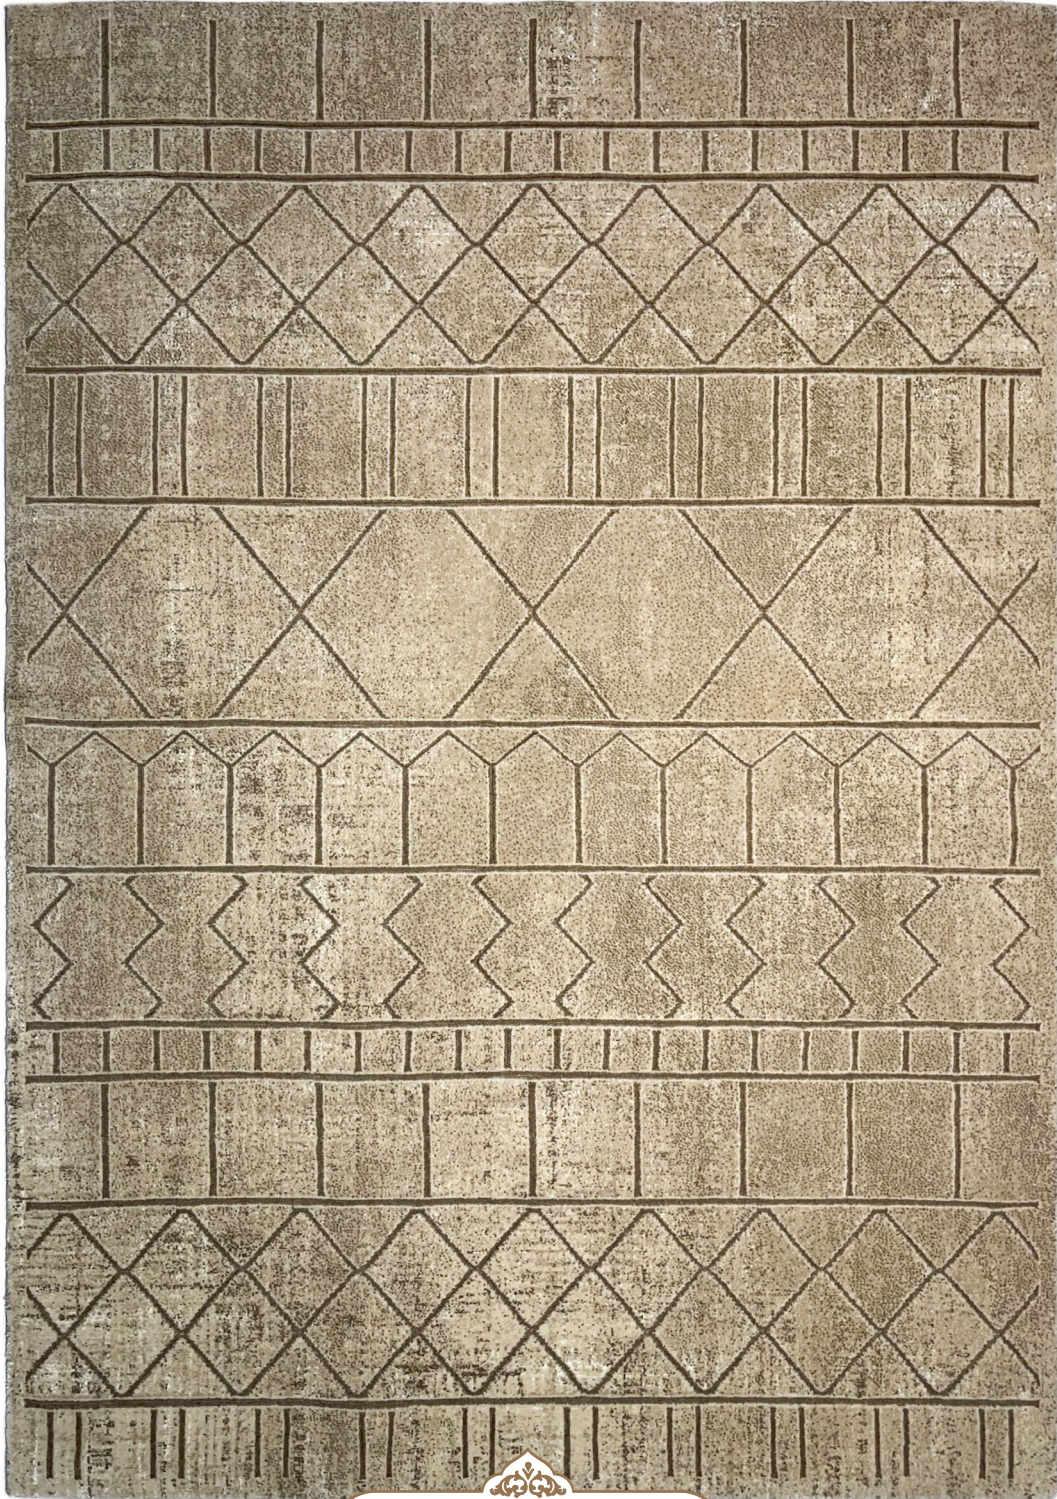

Safe and natural

Iranian wool is a natural and renewable fibre that is safe for everyone to use.

GHANE
PERSIAN CARPET

GHANE
PERSIAN CARPET

KILIM & RUG ----- 3003

GHANE
PERSIAN CARPET

GHANE
PERSIAN CARPET

GHANE
PERSIAN CARPET