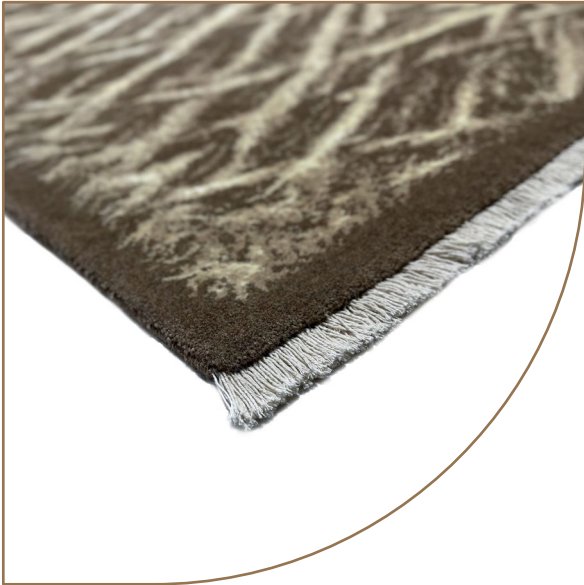

GHANE
PERSIAN CARPET

GHANE
PERSIAN CARPET

NATURAL COLOR SERIES | CODE:880

GHANE
PERSIAN CARPET

NATURAL COLOR SERIES | CODE:951

GHANE
PERSIAN CARPET

 WWW.GhaneCarpet.COM

 info@GhaneCarpet.COM