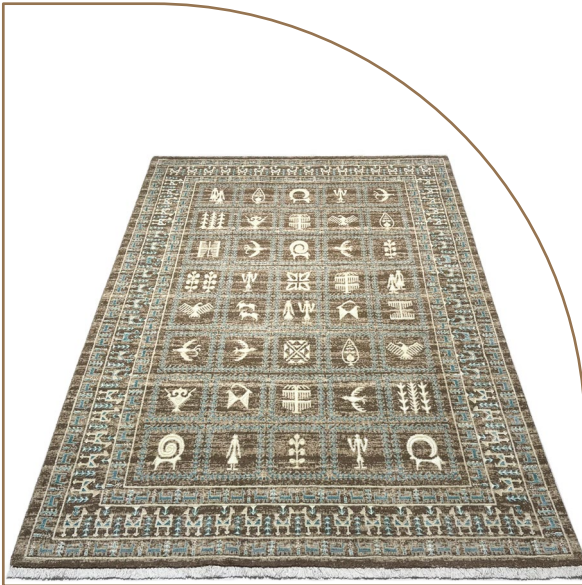

GHANE
PERSIAN CARPET

GHANE
PERSIAN CARPET

NATURAL COLOR SERIES | CODE:880

GHANE
PERSIAN CARPET

NATURAL COLOR SERIES | CODE:951

GHANE
PERSIAN CARPET

 WWW.GhaneCarpet.COM

 info@GhaneCarpet.COM