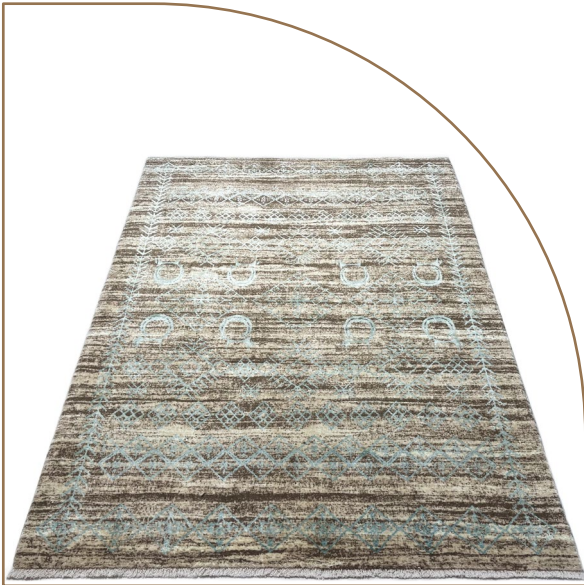

NATURAL COLOR SERIES | CODE:812

GHANE
PERSIAN CARPET

NATURAL COLOR SERIES | CODE:830

GHANE
PERSIAN CARPET

NATURAL COLOR SERIES | CODE:831

GHANE
PERSIAN CARPET

NATURAL COLOR SERIES | CODE:833

GHANE
PERSIAN CARPET