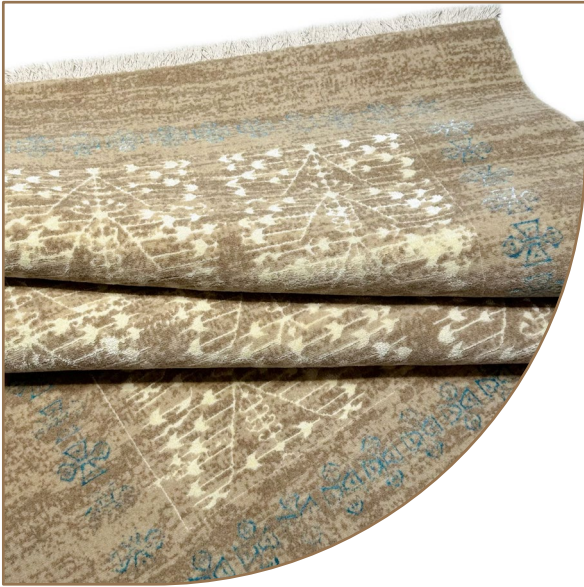

GHANE
PERSIAN CARPET

GHANE
PERSIAN CARPET

NATURAL COLOR SERIES | CODE:807

GHANE
PERSIAN CARPET

GHANE
PERSIAN CARPET

NATURAL COLOR SERIES | CODE:811

GHANE
PERSIAN CARPET

GHANE
PERSIAN CARPET