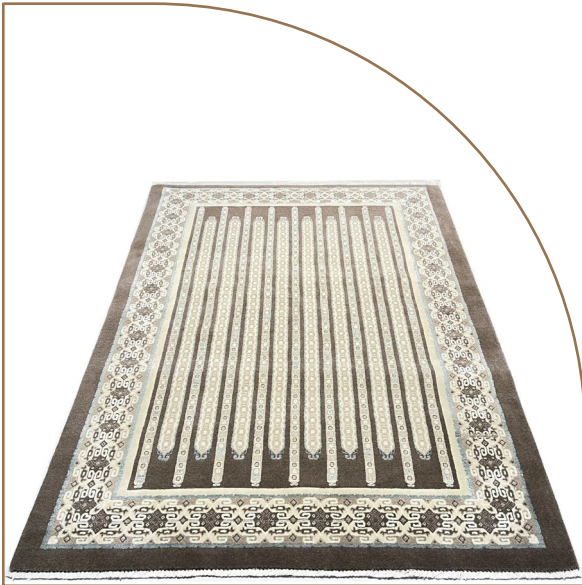

GHANE
PERSIAN CARPET

NATURAL COLOR SERIES | CODE:836

GHANE
PERSIAN CARPET

NATURAL COLOR SERIES | CODE:842

GHANE
PERSIAN CARPET

GHANE
PERSIAN CARPET

NATURAL COLOR SERIES | CODE:853

GHANE
PERSIAN CARPET