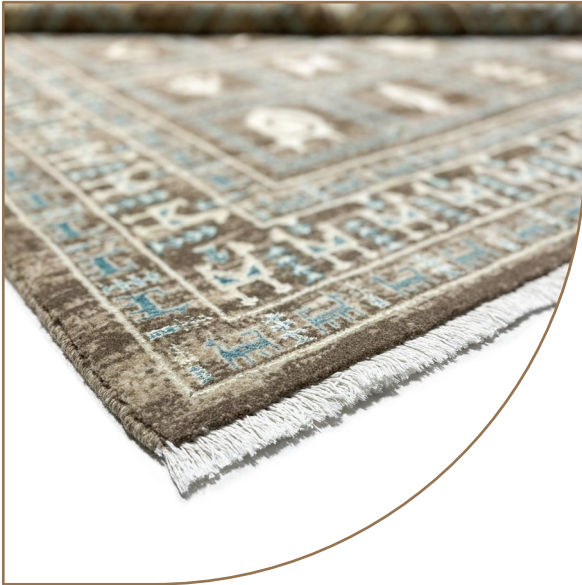

GHANE
PERSIAN CARPET

GHANE
PERSIAN CARPET

NATURAL COLOR SERIES | CODE:880

GHANE
PERSIAN CARPET

NATURAL COLOR SERIES | CODE:951

GHANE
PERSIAN CARPET

 WWW.GhaneCarpet.COM

 info@GhaneCarpet.COM