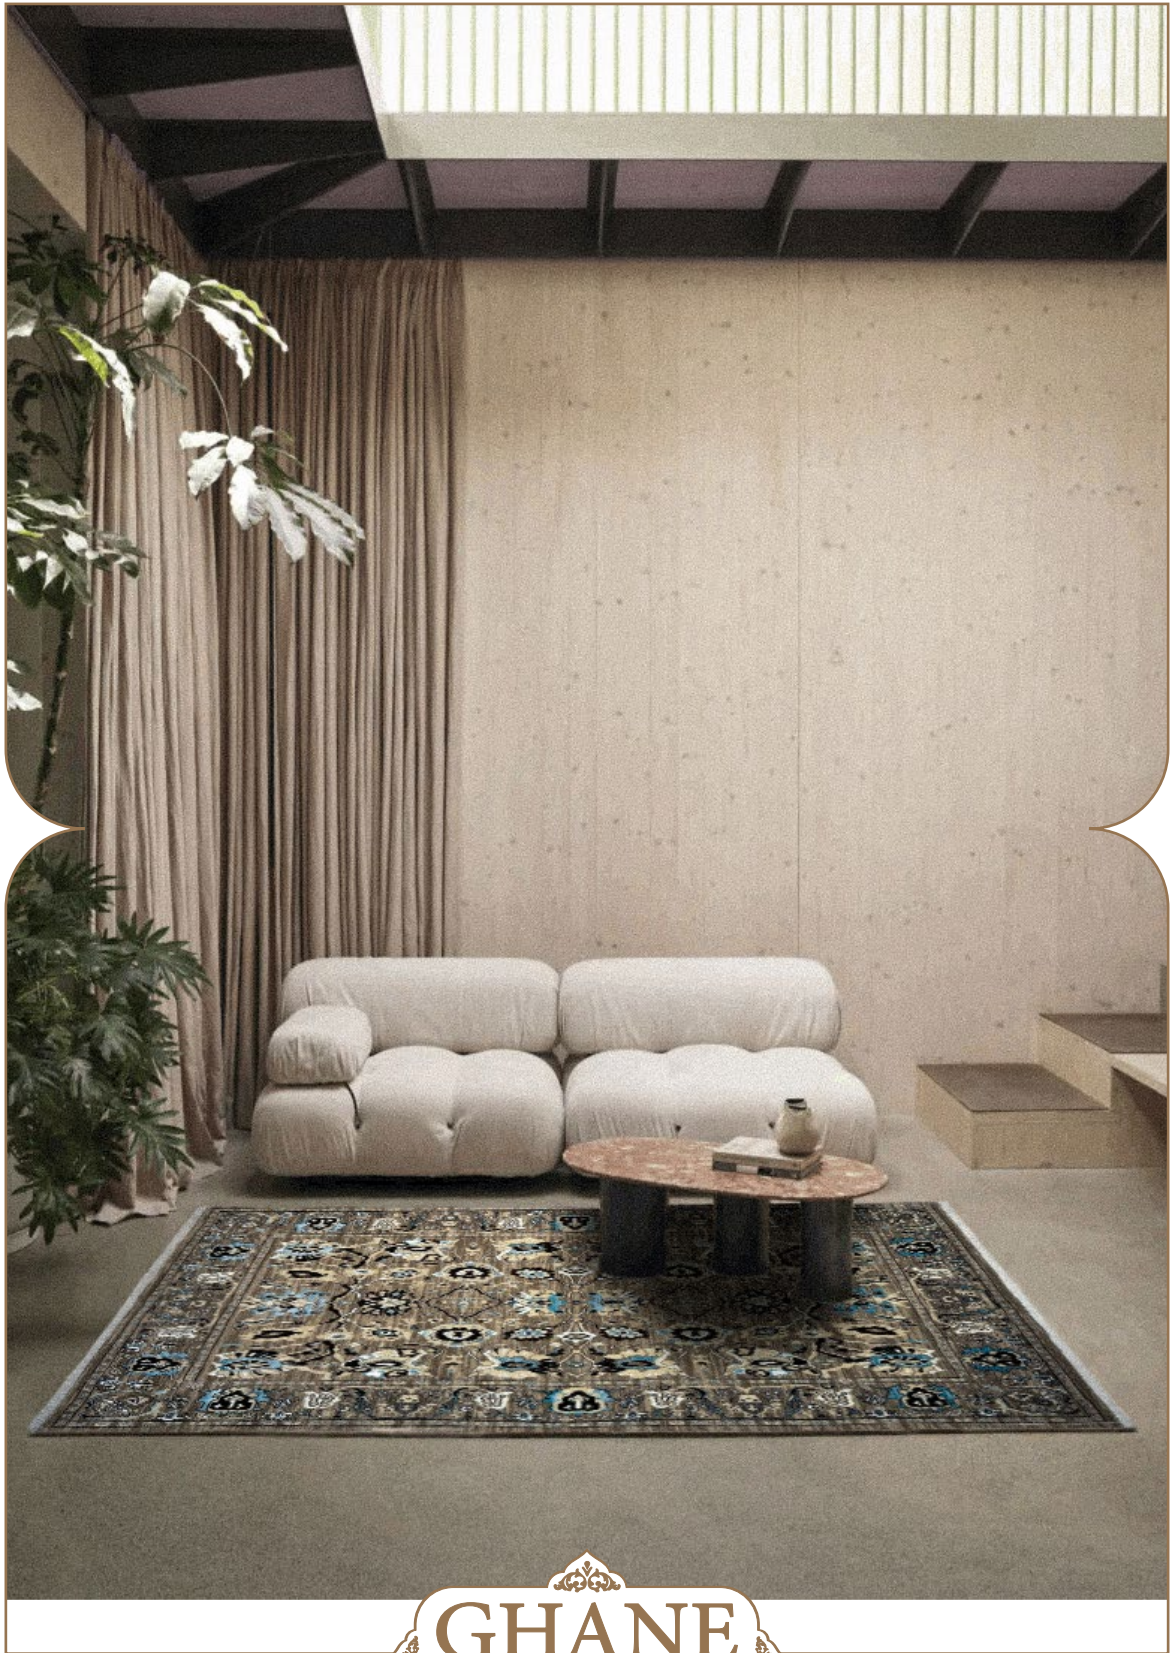

Safe and natural

Iranian wool is a natural and renewable fibre that is safe for everyone to use.

GHANE
PERSIAN CARPET

NATURAL COLOR SERIES | CODE:26

GHANE
PERSIAN CARPET

NATURAL COLOR SERIES | CODE:55

GHANE
PERSIAN CARPET